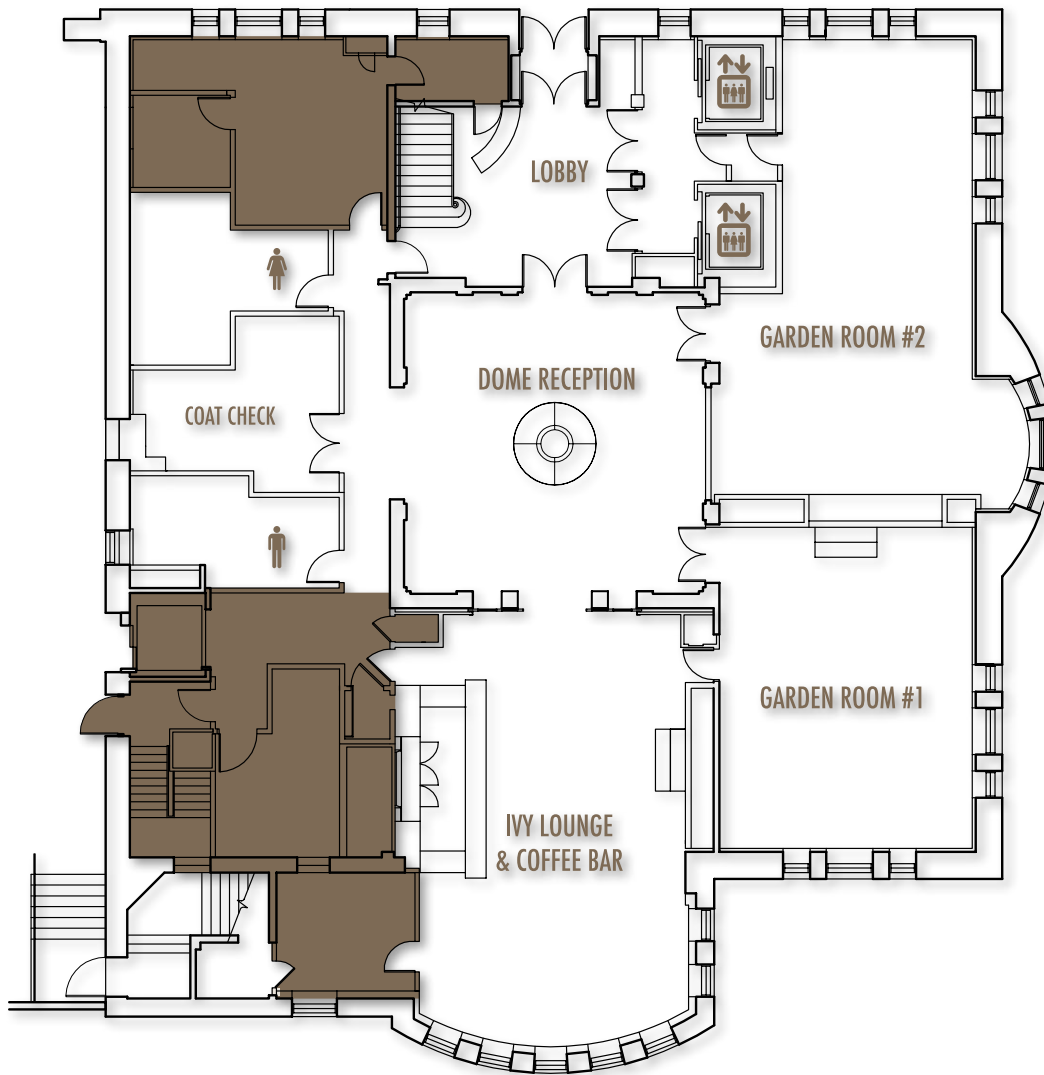

GARDEN LEVEL

FIRST FLOOR

Room Name	Total Sq Ft	Room Size	Ceiling Ht	Theater	Conference	U-Shape	H-Square	Classroom	Banquet-8	Banquet-10	Reception	Exhibit Booths
Garden Room #1	717	29'8" x 27'11"	10'10"	77	22	12	16	39	56	50	74	N/A
Garden Room #2	1038	44'7" x 24'3"	10'10"	111	26	20	24	57	80	80	105	N/A
Ivy Lounge & Coffee Bar	1262	40'4" x 24'8"	10'4"	N/A	N/A	N/A	N/A	N/A	N/A	N/A	132	N/A